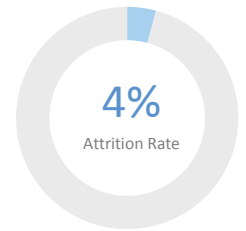

Gender: 47% Male 53% Female

Number of Teachers: 90

Per Pupil Funding: \$13,877

QUESTION 1 ARE WE SERVING THE CHILDREN WHO NEED US?

QUESTION 2 ARE OUR STUDENTS STAYING WITH US?

QUESTION 3 ARE OUR STUDENTS PROGRESSING AND ACHIEVING ACADEMICALLY?