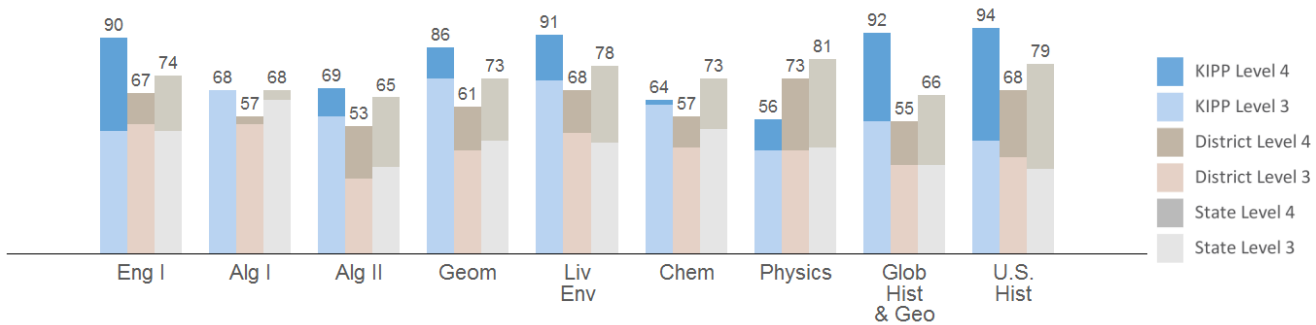

QUESTION 3 ARE OUR STUDENTS PROGRESSING AND ACHIEVING ACADEMICALLY?

HOW ARE WE PERFORMING RELATIVE TO OUR LOCAL COMMUNITY?

Regents Examination (RE) 2014-15

KIPP HIGH SCHOOL RESULTS FOR GRADUATING SENIORS

SAT Test Results

% Taking

93%

Average Score

1353

AP Test Results

% Taking

43%

% Passing (score of 3+)

36%

QUESTION 4 ARE OUR ALUMNI CLIMBING THE MOUNTAIN TO AND THROUGH COLLEGE?

% of Students Completing High School in 4 years

93%

and
6% of KIPPsters
still persisting in high school