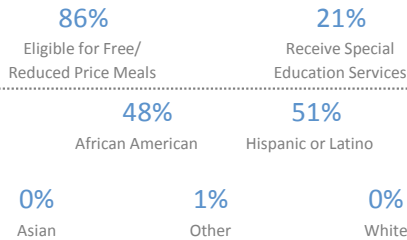

Gender: 47% Male 53% Female

Number of Teachers: 90

Per Pupil Funding: \$13,877

QUESTION 1 ARE WE SERVING THE CHILDREN WHO NEED US?

QUESTION 2 ARE OUR STUDENTS STAYING WITH US?

QUESTION 3 ARE OUR STUDENTS PROGRESSING AND ACHIEVING ACADEMICALLY?