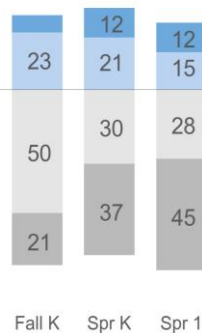

QUESTION 3 ARE OUR **STUDENTS** PROGRESSING AND **ACHIEVING** ACADEMICALLY?

ARE WE MAKING ENOUGH GROWTH TO REACH GRADE AND COLLEGE-READY LEVELS?

Measures of Academic Progress (MAP) 2015-16

Reading

Math

Percent of students making
1+ years of academic
progress in:

Reading: 47%

Mathematics: 51%