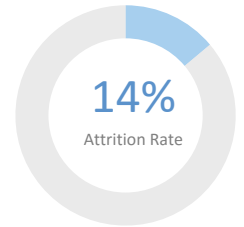

KIPP WAYS Primary

350 Temple Street NW, Atlanta, GA 30314 • 404-475-1941 • kippmetroatlanta.org/kipp-ways-primary/

School Leader(s): Tandi Tyler

Year Founded: 2014

Grades Served: K - 2

Student Enrollment: 307

Gender: 54% Male 46% Female

Number of Teachers: 30

QUESTION 1 ARE WE SERVING THE CHILDREN WHO NEED US?

CEP Eligible

Eligible for Free/
Reduced-Price Meals

99%

African American

0%

Asian

4%

Receive Special
Education Services

0%

Hispanic or Latino

<1%

Other

0%

White

QUESTION 2 ARE OUR STUDENTS STAYING WITH US?