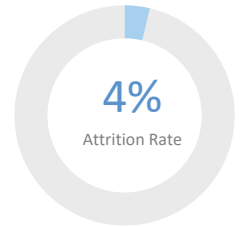

QUESTION 2 ARE OUR **STUDENTS** **STAYING** WITH US?