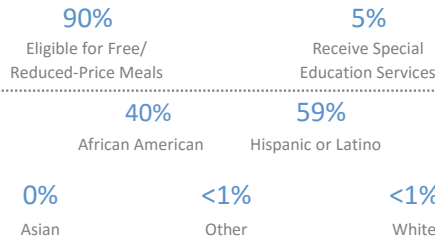

KIPP Voyage Academy for Girls

9616 Mesa Drive, Houston, TX 77078 • 832-230-0567 • kipphouston.org/voyage

School Leader(s): Celeste Barretto

Year Founded: 2009

Grades Served: 5 - 8

Student Enrollment: 320

Gender: 0% Male 100% Female

Number of Teachers: 20

QUESTION 1 ARE WE **SERVING** THE **CHILDREN** WHO NEED US?