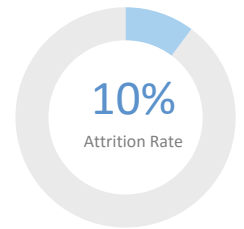

QUESTION 2 ARE OUR **STUDENTS** **STAYING** WITH US?