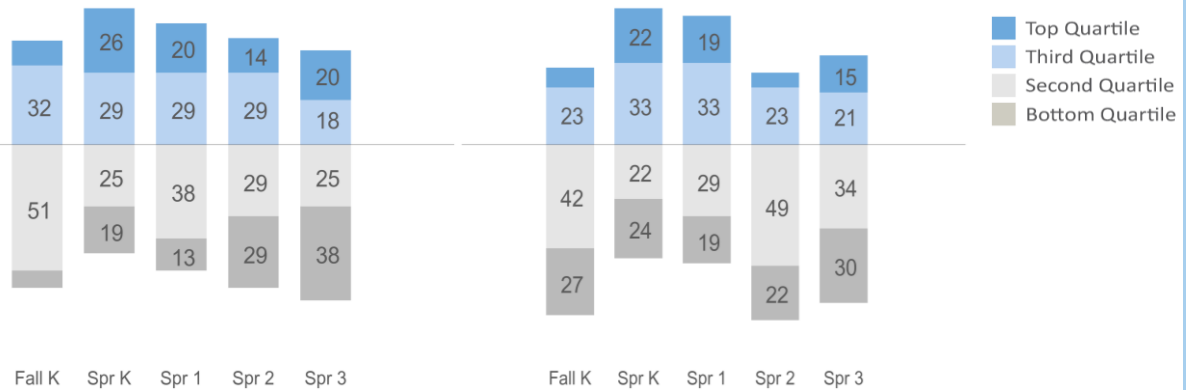

### ARE WE MAKING ENOUGH GROWTH TO REACH GRADE AND COLLEGE-READY LEVELS?

Measures of Academic Progress (MAP) 2015-16

Reading

Math

Percent of students making  
1+ years of academic  
progress in:

Reading: 48%

Mathematics: 46%