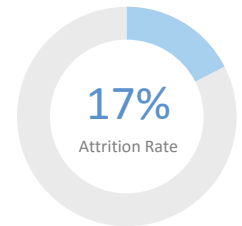

KIPP Vision Academy

660 McWilliams Road SE, Atlanta, GA 30315 • 404-537-5252 • kipmetroatlanta.org/kip-vision-academy/

School Leader(s): Tasha Davis

Year Founded: 2010

Grades Served: 5 - 8

Student Enrollment: 338

Gender: 49% Male 51% Female

Number of Teachers: 25

QUESTION 1 ARE WE **SERVING** THE **CHILDREN** WHO NEED US?

CEP Eligible

Eligible for Free/
Reduced-Price Meals

96%

African American

0%

Asian

9%

Receive Special
Education Services

3%

Hispanic or Latino

1%

Other

0%

White

QUESTION 2 ARE OUR **STUDENTS** **STAYING** WITH US?