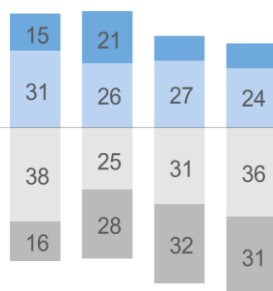

Measures of Academic Progress (MAP) 2015-16

Reading

Math

Percent of students making
1+ years of academic
progress in:

Reading: 42%

Mathematics: 62%

Top Quartile
Third Quartile
Second Quartile
Bottom Quartile