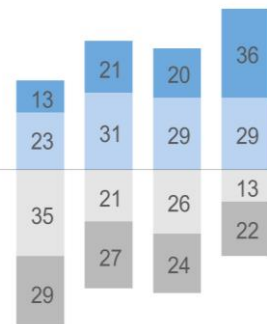

Measures of Academic Progress (MAP) 2015-16

Reading

Math

Percent of students making
1+ years of academic
progress in:

Reading: 42%

Mathematics: 62%

Top Quartile
Third Quartile
Second Quartile
Bottom Quartile