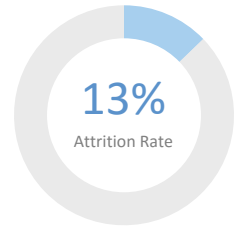

QUESTION 2 ARE OUR **STUDENTS** **STAYING** WITH US?