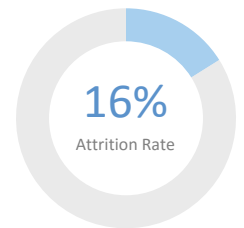

QUESTION 2 ARE OUR STUDENTS STAYING WITH US?