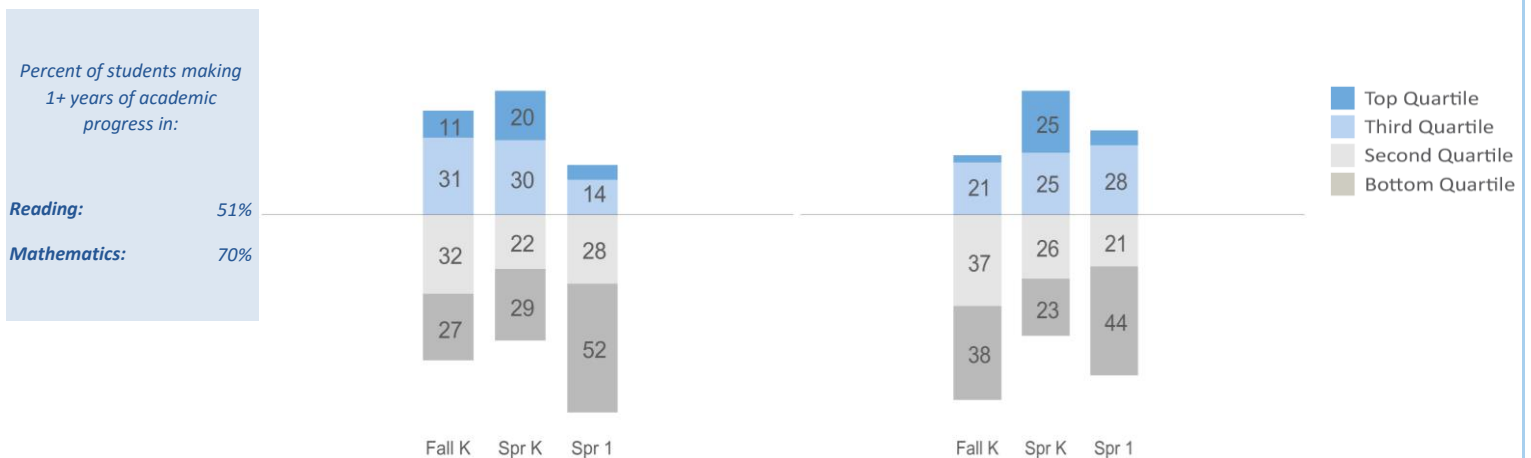

QUESTION 3 ARE OUR **STUDENTS** **PROGRESSING** AND **ACHIEVING** ACADEMICALLY?

ARE WE MAKING ENOUGH GROWTH TO REACH GRADE AND COLLEGE-READY LEVELS?

Measures of Academic Progress (MAP) 2015-16

Reading

Math

HOW ARE WE PERFORMING RELATIVE TO OUR LOCAL COMMUNITY?

State of Texas Assessments of Academic Readiness (STAAR) 2015-16

Reading

Math

Science

This elementary school served students too young to participate in state criterion-referenced tests in the 2015-16 academic year.