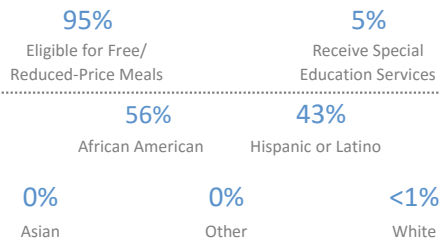

Student Enrollment: 460

Gender: 52% Male 48% Female

Number of Teachers: 23

QUESTION 1 ARE WE **SERVING** THE **CHILDREN** WHO NEED US?

QUESTION 2 ARE OUR **STUDENTS** **STAYING** WITH US?

QUESTION 3 ARE OUR **STUDENTS** **PROGRESSING** AND **ACHIEVING** ACADEMICALLY?