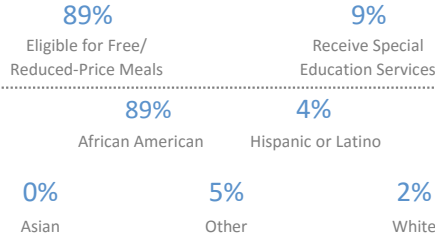

KIPP THRIVE Academy

229 18th Avenue, Newark, NJ 7108 • 973-273-7272 • kipnpj.org/schools/thrive-academy

School Leader(s): Lisa Bonnifield

Year Founded: 2012

Grades Served: K - 4

Student Enrollment: 561

Gender: 47% Male 53% Female

Number of Teachers: 48

QUESTION 1 ARE WE SERVING THE CHILDREN WHO NEED US?