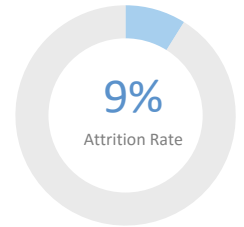

QUESTION 2 ARE OUR **STUDENTS** **STAYING** WITH US?