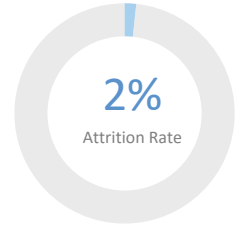

QUESTION 2 ARE OUR **STUDENTS** **STAYING** WITH US?