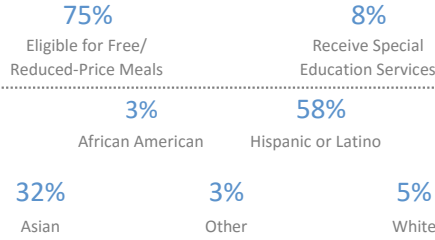

KIPP Summit Academy

2005 Via Barrett, San Lorenzo, CA 94580 • 510-258-0106 • kipbayarea.org/schools/summit

School Leader(s): Salomé Portugal

Year Founded: 2003

Grades Served: 5 - 8

Student Enrollment: 418

Gender: 49% Male 51% Female

Number of Teachers: 23

QUESTION 1 ARE WE **SERVING** THE **CHILDREN** WHO NEED US?