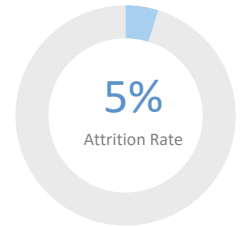

QUESTION 2 ARE OUR **STUDENTS** **STAYING** WITH US?