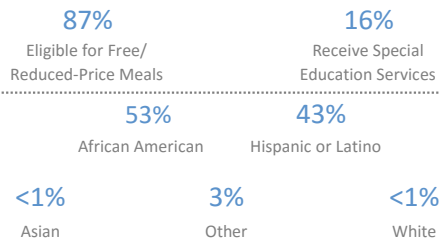

KIPP STAR Harlem College Prep Elementary School

625 West 133rd Street, New York, NY 10027 • 917-858-9543 • kippnyc.org/schools/kipp-star-harlem-elementary/

School Leader(s): Brandi Vardiman

Year Founded: 2014

Grades Served: K - 2

Student Enrollment: 273

Gender: 51% Male 49% Female

Number of Teachers: 22

QUESTION 1 ARE WE **SERVING** THE **CHILDREN** WHO NEED US?