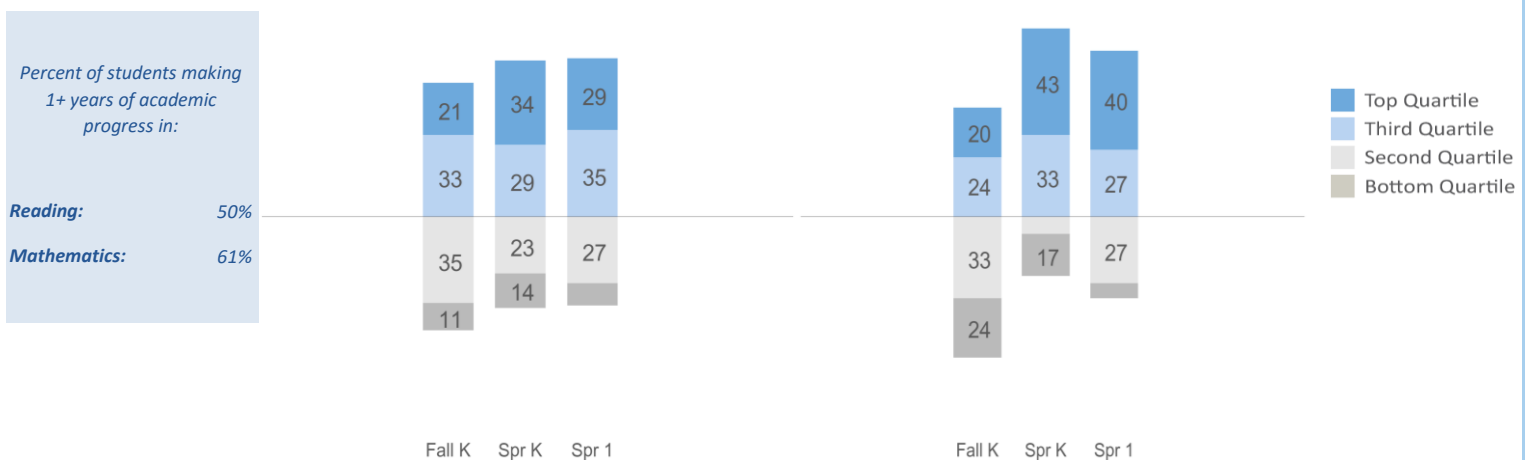

QUESTION 3 ARE OUR **STUDENTS** PROGRESSING AND **ACHIEVING** ACADEMICALLY?

ARE WE MAKING ENOUGH GROWTH TO REACH GRADE AND COLLEGE-READY LEVELS?

Measures of Academic Progress (MAP) 2015-16

Reading

Math

HOW ARE WE PERFORMING RELATIVE TO OUR LOCAL COMMUNITY?

New York State Testing Program (NYSTP) 2015-16

Reading

Math

Science

This elementary school served students too young to participate in state criterion-referenced tests in the 2015-16 academic year.