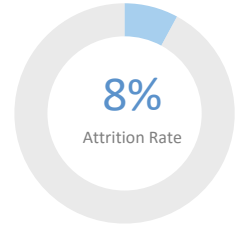

QUESTION 2 ARE OUR **STUDENTS** **STAYING** WITH US?