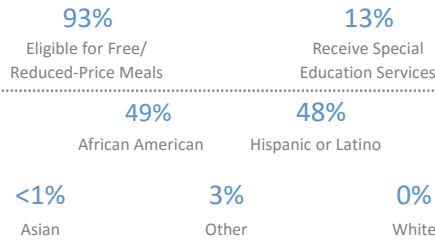

KIPP Scholar Academy

1729 W. Martin Luther King Jr. Blvd., Los Angeles, CA 90062 • 323-292-2272 • kippla.org/scholar

School Leader(s): Tiffany Moore

Year Founded: 2012

Grades Served: 5 - 8

Student Enrollment: 387

Gender: 56% Male 44% Female

Number of Teachers: 26

QUESTION 1 ARE WE SERVING THE CHILDREN WHO NEED US?