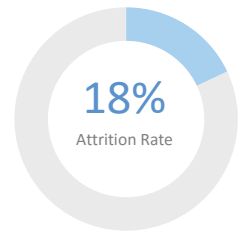

QUESTION 2 ARE OUR **STUDENTS** **STAYING** WITH US?