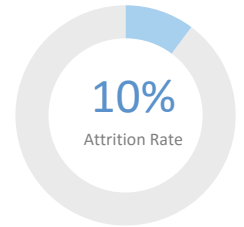

QUESTION 2 ARE OUR **STUDENTS** **STAYING** WITH US?