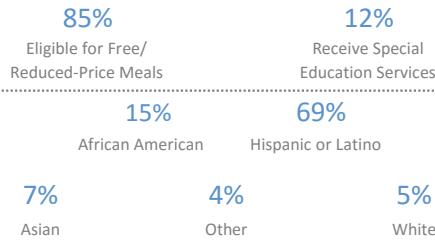

KIPP San Francisco Bay Academy

1430 Scott Street, 3rd Floor, San Francisco, CA 94115 • 415-440-4306 • kipbayarea.org/schools/sfbay

School Leader(s): Ellen Bray

Year Founded: 2003

Grades Served: 5 - 8

Student Enrollment: 364

Gender: 53% Male 47% Female

Number of Teachers: 22

QUESTION 1 ARE WE **SERVING** THE **CHILDREN** WHO NEED US?