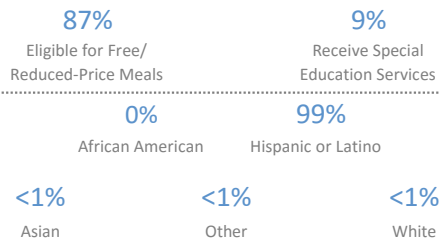

KIPP Raíces Academy

668 South Atlantic Boulevard, Los Angeles, CA 90022 • 323-780-3900 • kippla.org/raices

School Leader(s): **Yesenia Castro**

Year Founded: **2008**

Grades Served: **TK - 4**

Student Enrollment: **554**

Gender: **48% Male 52% Female**

Number of Teachers: **36**

QUESTION 1 ARE WE **SERVING** THE **CHILDREN** WHO NEED US?