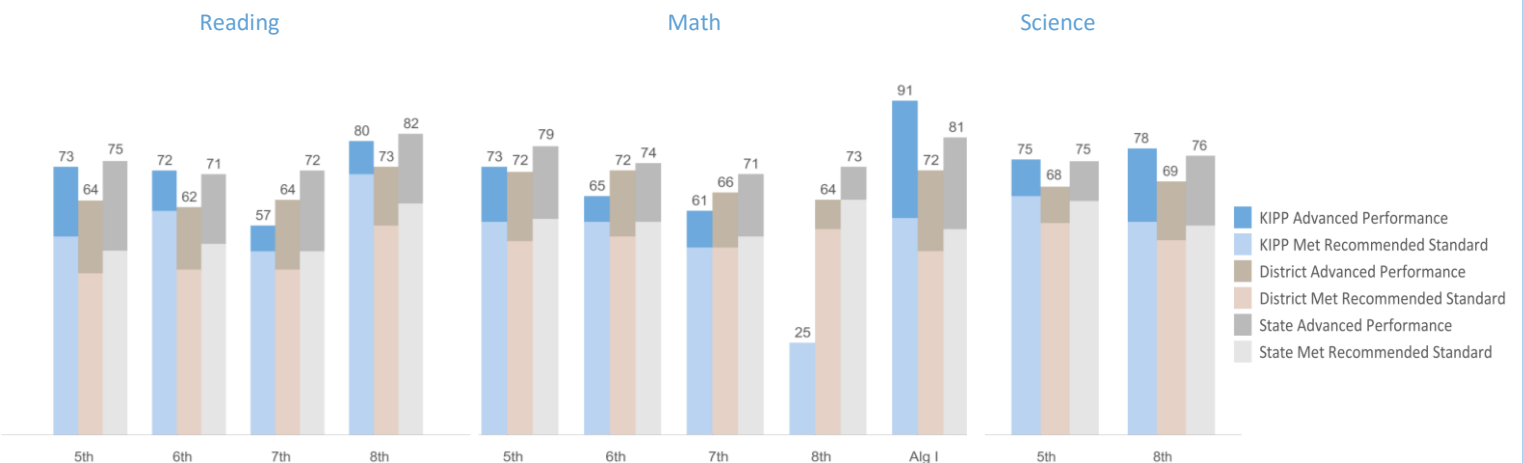

All school, district and state scores reflect a combination of tests taken in English and Spanish. According to the Texas Education Agency, the Spanish-language tests assess the same grade-level academic skills as the English-language tests. State test scores for the 5th and 8th grade include data from the first test administration only.