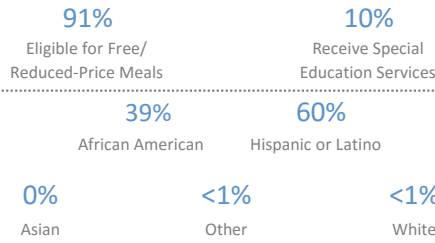

KIPP Polaris Academy for Boys

9636 Mesa Drive, Houston, TX 77078 • 832-230-0567 • kipphouston.org/polaris

School Leader(s): Aaron Thomas Green

Year Founded: 2007

Grades Served: 5 - 8

Student Enrollment: 332

Gender: 100% Male 0% Female

Number of Teachers: 20

QUESTION 1 ARE WE SERVING THE CHILDREN WHO NEED US?