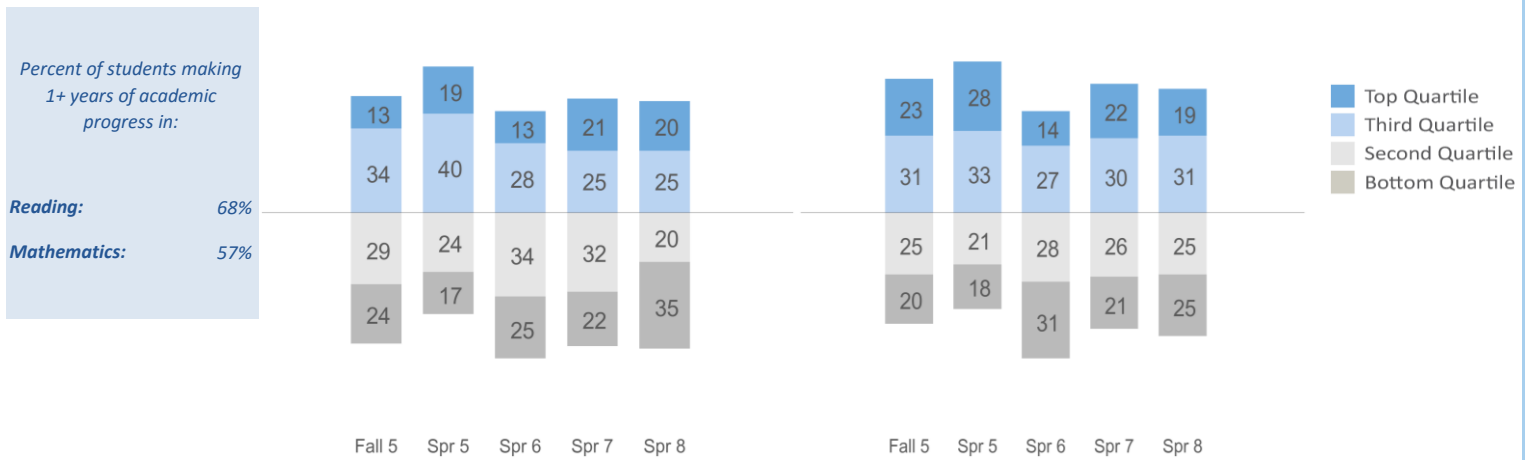

QUESTION 3 ARE OUR STUDENTS PROGRESSING AND ACHIEVING ACADEMICALLY?

ARE WE MAKING ENOUGH GROWTH TO REACH GRADE AND COLLEGE-READY LEVELS?

Measures of Academic Progress (MAP) 2015-16

HOW ARE WE PERFORMING RELATIVE TO OUR LOCAL COMMUNITY?

State of Texas Assessments of Academic Readiness (STAAR) 2015-16