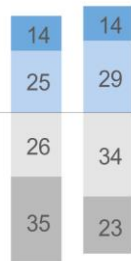

### ARE WE MAKING ENOUGH GROWTH TO REACH GRADE AND COLLEGE-READY LEVELS?

Measures of Academic Progress (MAP) 2015-16

Reading

Math

Percent of students making  
1+ years of academic  
progress in:

Reading: 59%

Mathematics: 61%

Top Quartile  
Third Quartile  
Second Quartile  
Bottom Quartile

Fall 5 Spr 5

Fall 5 Spr 5