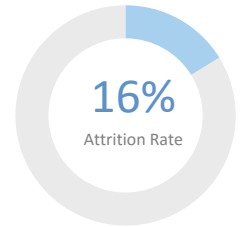

QUESTION 2 ARE OUR **STUDENTS** **STAYING** WITH US?