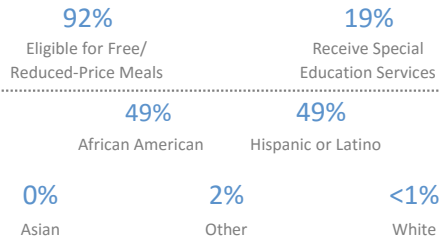

KIPP Philosophers Academy

8300 S. Central Avenue, Los Angeles, CA 90001 • 323-584-6664 • kippla.org/philosophers

School Leader(s): Heidi Kunkel

Year Founded: 2012

Grades Served: 5 - 8

Student Enrollment: 353

Gender: 53% Male 47% Female

Number of Teachers: 20

QUESTION 1 ARE WE **SERVING** THE **CHILDREN** WHO NEED US?