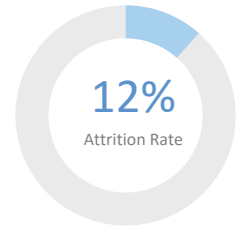

QUESTION 2 ARE OUR **STUDENTS** **STAYING** WITH US?