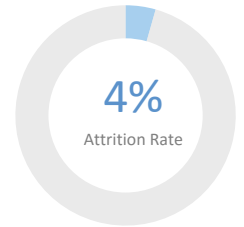

QUESTION 2 ARE OUR **STUDENTS** **STAYING** WITH US?