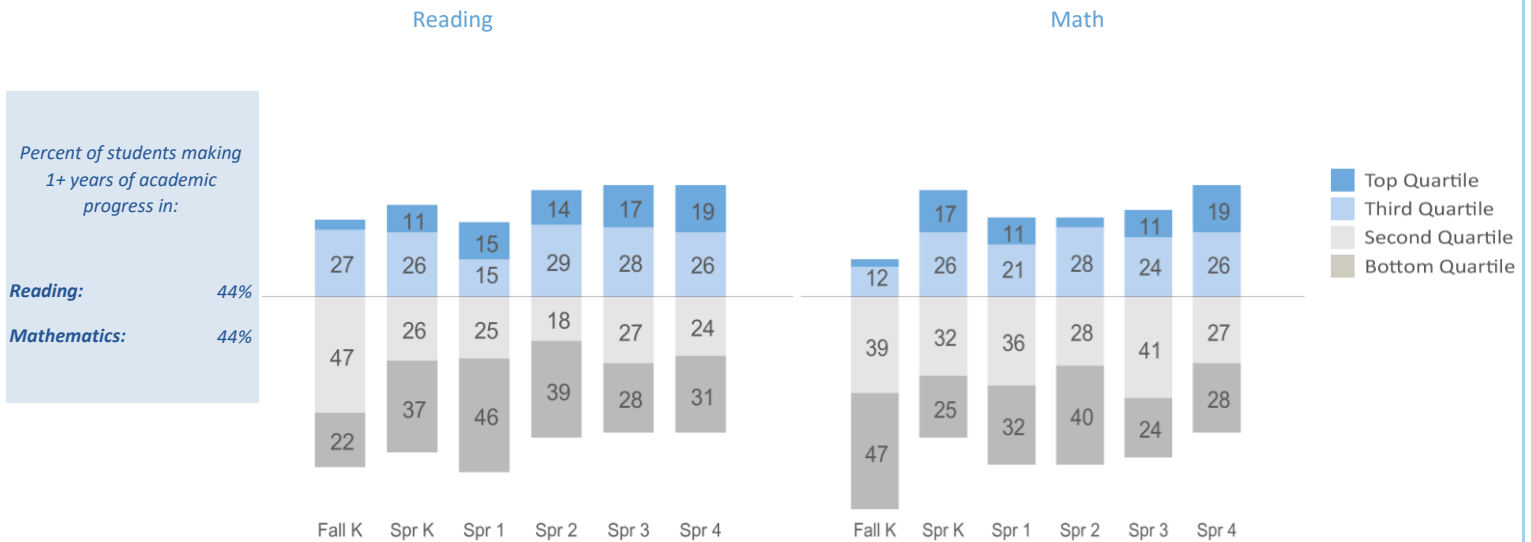

QUESTION 3 ARE OUR **STUDENTS** PROGRESSING AND **ACHIEVING** ACADEMICALLY?

ARE WE MAKING ENOUGH GROWTH TO REACH GRADE AND COLLEGE-READY LEVELS?

Measures of Academic Progress (MAP) 2015-16