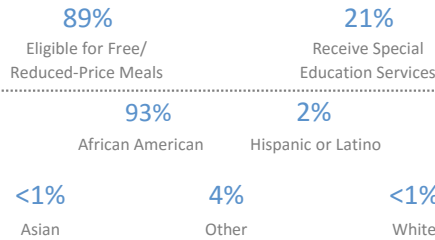

Student Enrollment: 435

Gender: 54% Male 46% Female

Number of Teachers: 28

QUESTION 1 ARE WE **SERVING** THE **CHILDREN** WHO NEED US?

QUESTION 2 ARE OUR **STUDENTS** **STAYING** WITH US?

QUESTION 3 ARE OUR **STUDENTS** PROGRESSING AND **ACHIEVING** ACADEMICALLY?