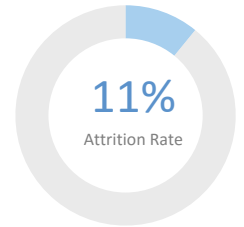

QUESTION 2 ARE OUR **STUDENTS** **STAYING** WITH US?