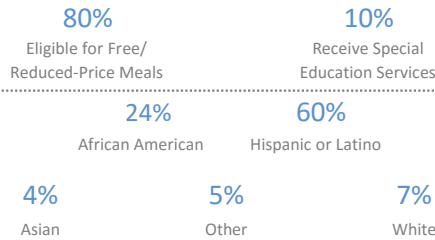

KIPP Montbello Elementary

19451 E. Maxwell Place, Denver, CO 80249 • 720-452-2551 • kippcolorado.org/kme

School Leader(s): Lindsey Lorehn

Year Founded: 2015

Grades Served: K - 2

Student Enrollment: 245

Gender: 53% Male 47% Female

Number of Teachers: 13

QUESTION 1 ARE WE **SERVING** THE **CHILDREN** WHO NEED US?