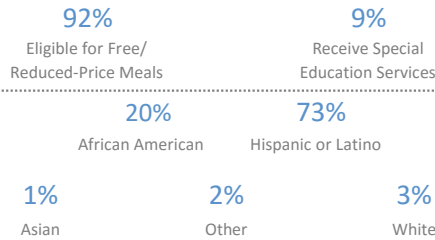

Student Enrollment: 455

Gender: 51% Male 49% Female

Number of Teachers: 25

QUESTION 1 ARE WE **SERVING** THE **CHILDREN** WHO NEED US?

QUESTION 2 ARE OUR **STUDENTS** **STAYING** WITH US?

QUESTION 3 ARE OUR **STUDENTS** PROGRESSING AND **ACHIEVING** ACADEMICALLY?