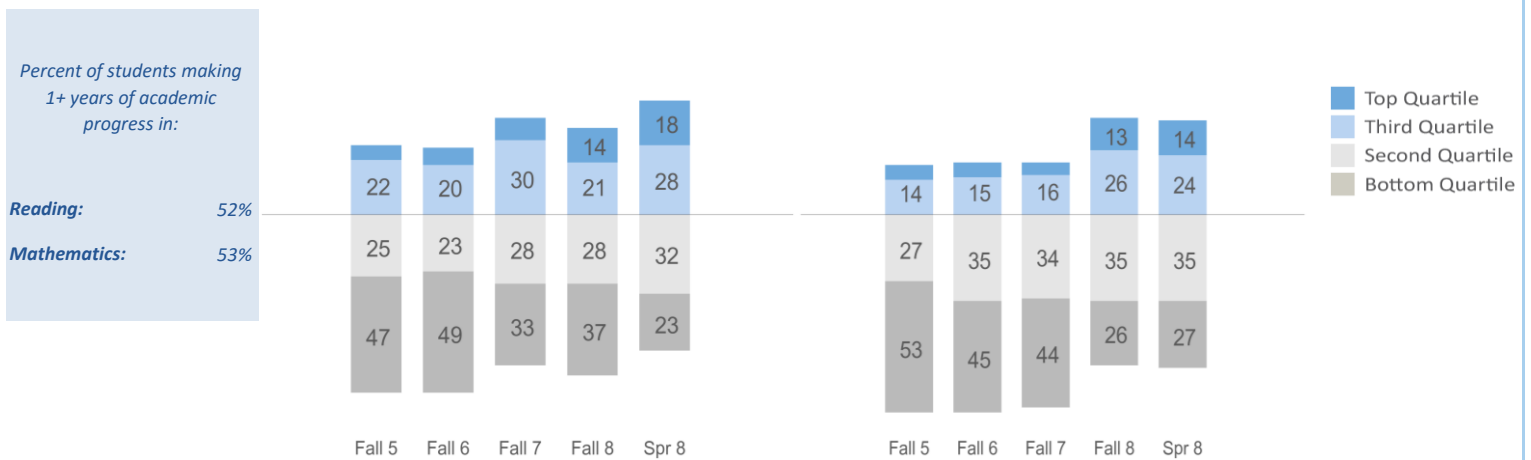

QUESTION 3 ARE OUR **STUDENTS** PROGRESSING AND **ACHIEVING** ACADEMICALLY?

ARE WE MAKING ENOUGH GROWTH TO REACH GRADE AND COLLEGE-READY LEVELS?

Measures of Academic Progress (MAP) 2015-16

Reading

Math

HOW ARE WE PERFORMING RELATIVE TO OUR LOCAL COMMUNITY? Partnership for Assessment of Readiness for College and Careers (PARCC) 2015-16

Reading

Math