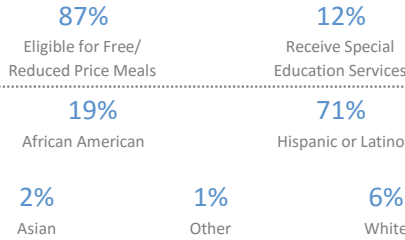

Student Enrollment: 282

Gender: 52% Male 48% Female

Number of Teachers: 18

QUESTION 1 ARE WE **SERVING** THE **CHILDREN** WHO NEED US?

QUESTION 2 ARE OUR **STUDENTS** **STAYING** WITH US?

QUESTION 3 ARE OUR **STUDENTS** PROGRESSING AND **ACHIEVING** ACADEMICALLY?