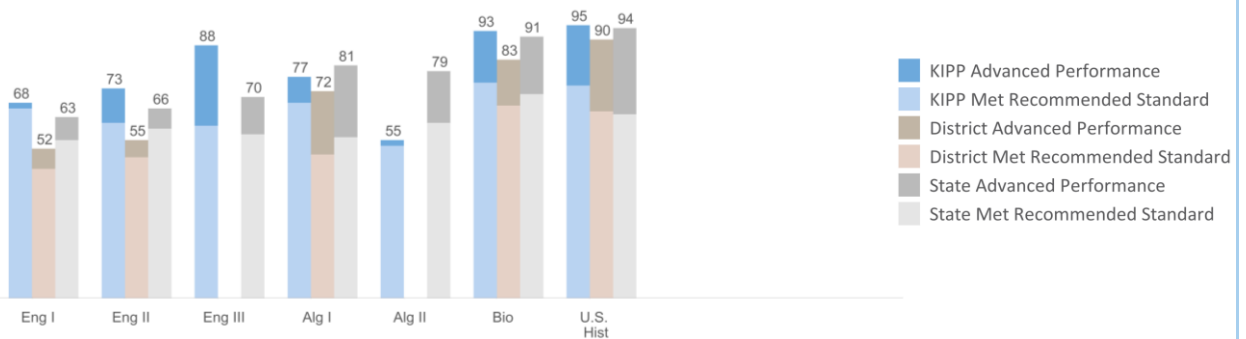

QUESTION 3 ARE OUR **STUDENTS** PROGRESSING AND **ACHIEVING** ACADEMICALLY?

HOW ARE WE PERFORMING RELATIVE TO OUR LOCAL COMMUNITY?

State of Texas Assessments of Academic Readiness - End of Course Exam (STAAR) 2015-16

KIPP HIGH SCHOOL RESULTS FOR GRADUATING SENIORS

ACT/SAT Test Results

% Taking

Average Score

No Graduating Seniors

No Graduating Seniors

AP Test Results

% Taking

% Passing (score of 3+)

No Graduating Seniors

No Graduating Seniors

QUESTION 4 ARE OUR **ALUMNI** CLIMBING THE MOUNTAIN **TO AND THROUGH** COLLEGE?

% of Students Completing High School in 4 years

No Graduating Seniors

and
N/A of KIPPsters
still persisting in high school