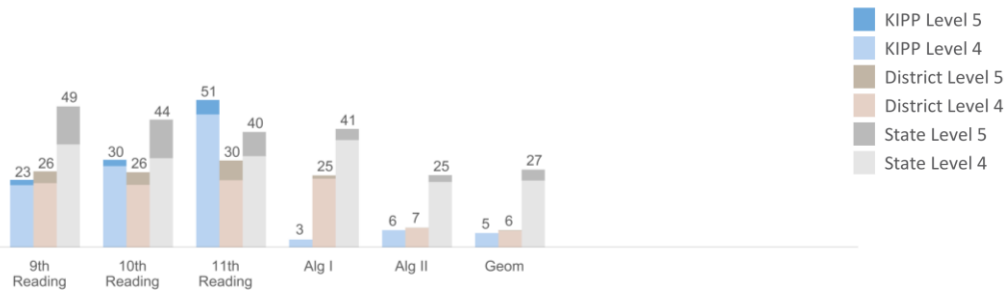

QUESTION 3 ARE OUR **STUDENTS** PROGRESSING AND **ACHIEVING** ACADEMICALLY?

HOW ARE WE PERFORMING RELATIVE TO OUR LOCAL COMMUNITY?

Partnership for Assessment of Readiness for College and Careers (PARCC) 2015-16

KIPP HIGH SCHOOL RESULTS FOR GRADUATING SENIORS

SAT Test Results

% Taking

96%

Average Score

1268

AP Test Results

% Taking

27%

% Passing (score of 3+)

14%

QUESTION 4 ARE OUR **ALUMNI** CLIMBING THE MOUNTAIN **TO AND THROUGH** COLLEGE?

% of Students Completing High School in 4 years

96%

and
4% of KIPPsters
still persisting in high school