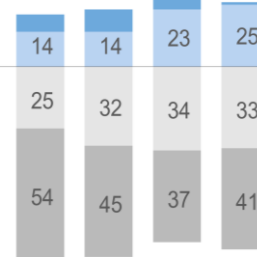

Measures of Academic Progress (MAP) 2015-16

Reading

Math

Percent of students making
1+ years of academic
progress in:

Reading: 61%

Mathematics: 67%

Top Quartile
Third Quartile
Second Quartile
Bottom Quartile