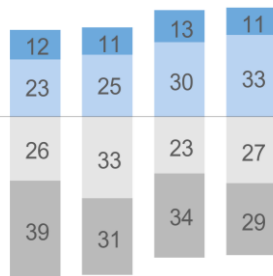

Measures of Academic Progress (MAP) 2015-16

Reading

Math

Percent of students making
1+ years of academic
progress in:

Reading: 61%

Mathematics: 67%

Top Quartile
Third Quartile
Second Quartile
Bottom Quartile