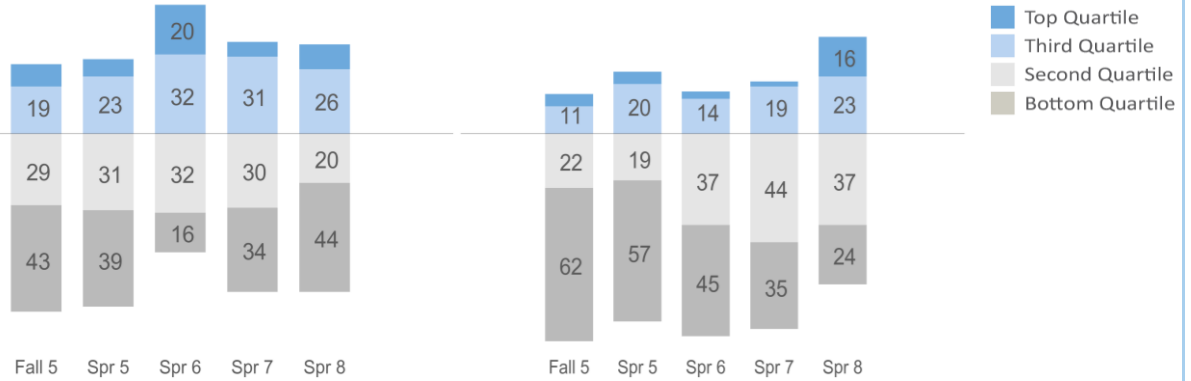

Reading

Math

Percent of students making
1+ years of academic
progress in:

Reading: 48%

Mathematics: 57%