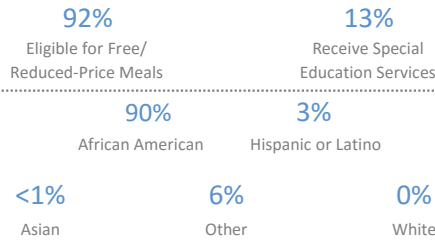

KIPP Life Academy

103 Bragaw Ave, Newark, NJ 7112 • 973-622-0905 • kipnpj.org/schools/kip-life-academy/

School Leader(s): Samantha Traub

Year Founded: 2014

Grades Served: K - 4

Student Enrollment: 403

Gender: 51% Male 49% Female

Number of Teachers: 36

QUESTION 1 ARE WE SERVING THE CHILDREN WHO NEED US?