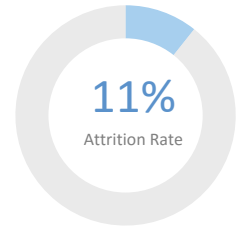

QUESTION 2 ARE OUR STUDENTS STAYING WITH US?