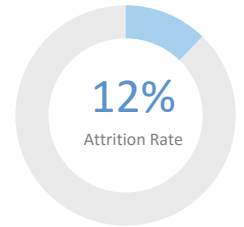

QUESTION 2 ARE OUR **STUDENTS STAYING** WITH US?