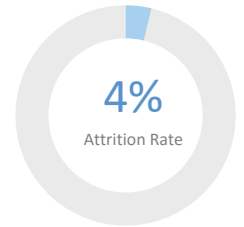

QUESTION 2 ARE OUR **STUDENTS** **STAYING** WITH US?