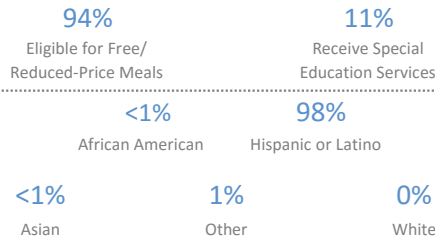

KIPP LA College Preparatory School

2810 Whittier Blvd., Los Angeles, CA 90023 • 323-264-7737 • kippla.org/laprep

School Leader(s): Carlos Lanuza

Year Founded: 2003

Grades Served: 5 - 8

Student Enrollment: 497

Gender: 47% Male 53% Female

Number of Teachers: 30

QUESTION 1 ARE WE **SERVING** THE **CHILDREN** WHO NEED US?