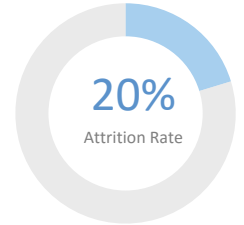

KIPP Kirkpatrick Elementary School

1000 Sevier Street, Nashville, TN 37206 • 615-226-4484 opt 5 • kippnashville.org/schools-programs/kipp-kirkpatrick/

School Leader(s): Amy Galloway

Year Founded: 2015

Grades Served: K - 2

Student Enrollment: 299

Gender: 49% Male 51% Female

Number of Teachers: 19

QUESTION 1 ARE WE **SERVING** THE **CHILDREN** WHO NEED US?

CEP Eligible

Eligible for Free/
Reduced-Price Meals

89%

African American

1%

Asian

9%

Receive Special
Education Services

2%

Hispanic or Latino

4%

Other

4%

White

QUESTION 2 ARE OUR **STUDENTS** **STAYING** WITH US?