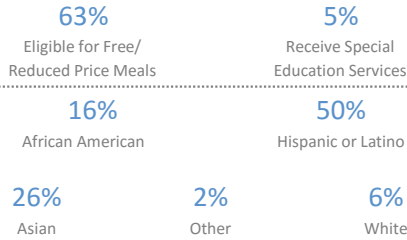

KIPP King Collegiate High School

2005 Via Barrett, San Lorenzo, CA 94580 • 510-317-2330 • kipbayarea.org/schools/king

School Leader(s): Kelly Lara

Year Founded: 2007

Grades Served: 9 - 12

Student Enrollment: 589

Gender: 49% Male 51% Female

Number of Teachers: 34

QUESTION 1 ARE WE **SERVING** THE **CHILDREN** WHO NEED US?