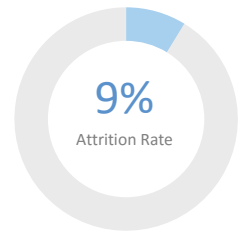

KIPP King Collegiate High School

2005 Via Barrett, San Lorenzo, CA 94580 • 510-317-2330 • kipbayarea.org/schools/king

School Leader(s): Kelly Lara

Year Founded: 2007

Grades Served: 9 - 12

Student Enrollment: 589

Gender: 49% Male 51% Female

Number of Teachers: 34

QUESTION 1 ARE WE **SERVING** THE **CHILDREN** WHO NEED US?

QUESTION 2 ARE OUR **STUDENTS** **STAYING** WITH US?

QUESTION 3 ARE OUR **STUDENTS** PROGRESSING AND **ACHIEVING** ACADEMICALLY?