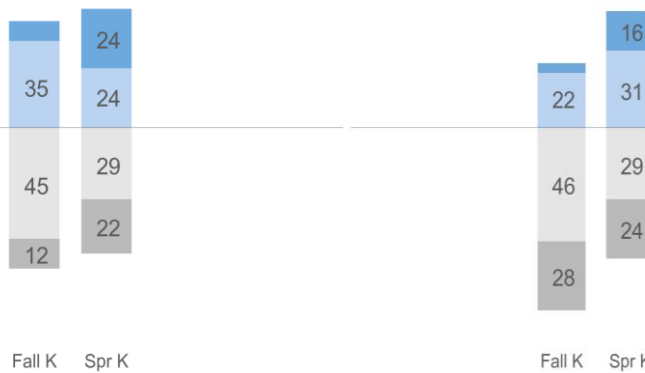

Measures of Academic Progress (MAP) 2015-16

Reading

Math

Percent of students making
1+ years of academic
progress in:

Reading: 53%

Mathematics: 70%

Top Quartile
Third Quartile
Second Quartile
Bottom Quartile