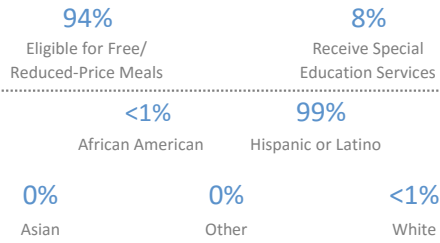

KIPP Intrepid Preparatory School

5402 Lawndale Street, Houston, TX 77023 • 281-879-3100 • kipphouston.org/intrepid

School Leader(s): Joy Taluyo

Year Founded: 2008

Grades Served: 5 - 8

Student Enrollment: 420

Gender: 50% Male 50% Female

Number of Teachers: 25

QUESTION 1 ARE WE **SERVING** THE **CHILDREN** WHO NEED US?