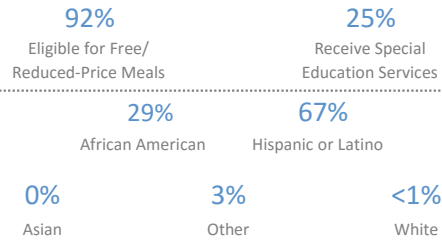

KIPP Infinity Middle School

625 West 133rd Street, New York, NY 10027 • 212-991-2600 • kipnyc.org/schools/kipp-infinity-middle-school

School Leader(s): Allison Holley

Year Founded: 2005

Grades Served: 5 - 8

Student Enrollment: 364

Gender: 48% Male 52% Female

Number of Teachers: 28

QUESTION 1 ARE WE **SERVING** THE **CHILDREN** WHO NEED US?