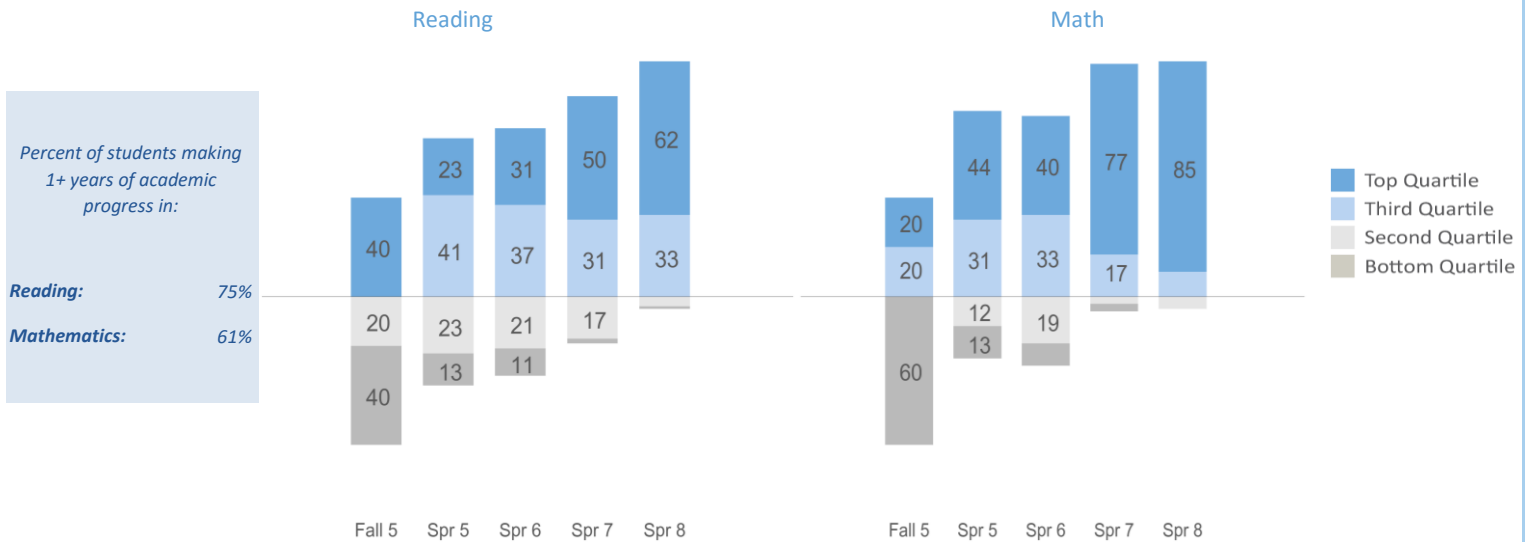

QUESTION 3 ARE OUR **STUDENTS** PROGRESSING AND **ACHIEVING** ACADEMICALLY?

ARE WE MAKING ENOUGH GROWTH TO REACH GRADE AND COLLEGE-READY LEVELS?

Measures of Academic Progress (MAP) 2015-16