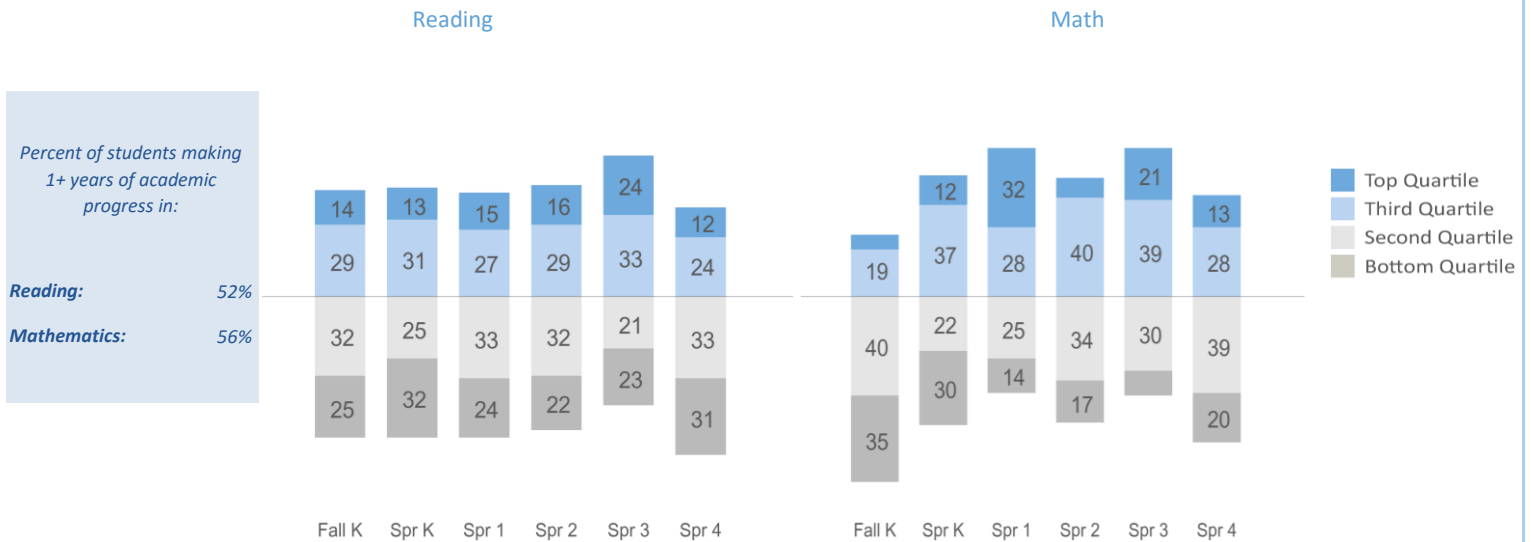

QUESTION 3 ARE OUR **STUDENTS** PROGRESSING AND **ACHIEVING** ACADEMICALLY?

ARE WE MAKING ENOUGH GROWTH TO REACH GRADE AND COLLEGE-READY LEVELS?

Measures of Academic Progress (MAP) 2015-16