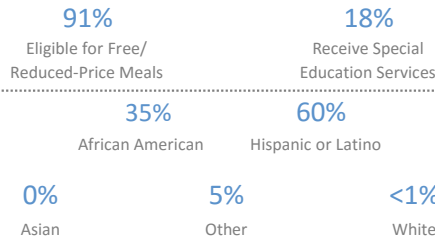

KIPP Infinity Elementary School

625 West 133rd Street, New York, NY 10027 • 212-991-2622 • kipnyc.org/schools/kipp-infinity-elementary

School Leader(s): Daisy Salazar

Year Founded: 2010

Grades Served: K - 4

Student Enrollment: 472

Gender: 52% Male 48% Female

Number of Teachers: 39

QUESTION 1 ARE WE **SERVING** THE CHILDREN WHO NEED US?