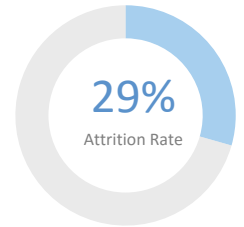

KIPP Indy Unite Elementary

1740 East 30th Street, Indianapolis, IN 46218 • 317-547-5477 • kippindy.org/schools/page-kipp-indy-unite-elementary/

School Leader(s): Ellen Reuter

Year Founded: 2014

Grades Served: K - 2

Student Enrollment: 303

Gender: 54% Male 46% Female

Number of Teachers: 23

QUESTION 1 ARE WE **SERVING** THE **CHILDREN** WHO NEED US?

CEP Eligible

Eligible for Free/
Reduced-Price Meals

93%

African American

0%

Asian

8%

Receive Special
Education Services

2%

Hispanic or Latino

3%

Other

2%

White

QUESTION 2 ARE OUR **STUDENTS** **STAYING** WITH US?