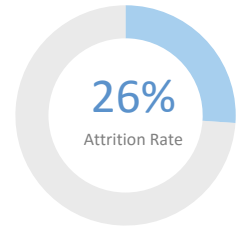

KIPP Indy College Prep Middle

1740 East 30th Street, Indianapolis, IN 46218 • 317-547-5477 • kippindy.org/schools/kipp-indy-college-prep-middle/

School Leader(s): Nick Perry

Year Founded: 2004

Grades Served: 6 - 8

Student Enrollment: 306

Gender: 57% Male 43% Female

Number of Teachers: 24

QUESTION 1 ARE WE **SERVING** THE **CHILDREN** WHO NEED US?

CEP Eligible

Eligible for Free/
Reduced-Price Meals

90%

African American

0%

Asian

21%

Receive Special
Education Services

3%

Hispanic or Latino

4%

Other

3%

White

QUESTION 2 ARE OUR **STUDENTS** **STAYING** WITH US?