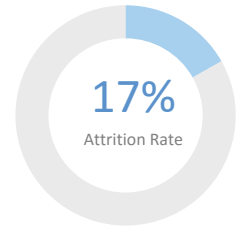

KIPP Impact Middle School

1440 McDuff Avenue North, Jacksonville, FL 32254 • 904-683-6643 • kippjax.org/our-schools/kipp-impact/

School Leader(s): Warren Buck

Year Founded: 2010

Grades Served: 6 - 8

Student Enrollment: 289

Gender: 56% Male 44% Female

Number of Teachers: 20

QUESTION 1 ARE WE **SERVING** THE **CHILDREN** WHO NEED US?

CEP Eligible

Eligible for Free/
Reduced-Price Meals

96%

African American

<1%

Asian

9%

Receive Special
Education Services

0%

Hispanic or Latino

<1%

Other

3%

White

QUESTION 2 ARE OUR **STUDENTS** **STAYING** WITH US?