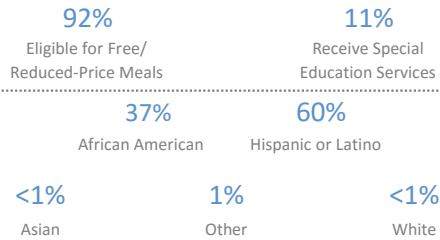

KIPP Ignite Academy

9110 S. Central Avenue, Los Angeles, CA 90002 • 323-486-6402 • kippla.org/ignite

School Leader(s): Cassandra Cope

Year Founded: 2015

Grades Served: TK - 1

Student Enrollment: 234

Gender: 50% Male 50% Female

Number of Teachers: 14

QUESTION 1 ARE WE **SERVING** THE **CHILDREN** WHO NEED US?