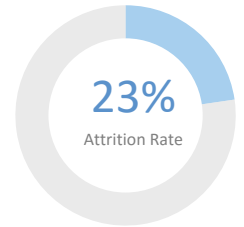

QUESTION 2 ARE OUR **STUDENTS** **STAYING** WITH US?