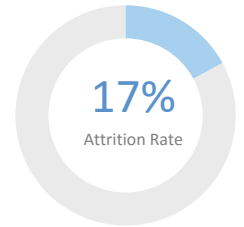

QUESTION 2 ARE OUR **STUDENTS** **STAYING** WITH US?