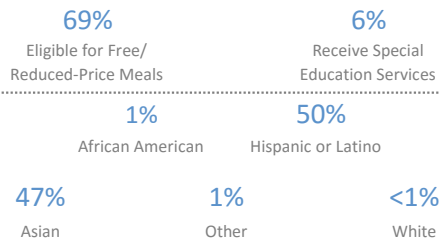

KIPP Heritage Academy

2545 Sherlock Drive, San Jose, CA 95121 • 408-318-7526 • kipbayarea.org/schools/heritage

School Leader(s): Amy Tran

Year Founded: 2014

Grades Served: 5 - 7

Student Enrollment: 335

Gender: 52% Male 48% Female

Number of Teachers: 16

QUESTION 1 ARE WE **SERVING** THE **CHILDREN** WHO NEED US?