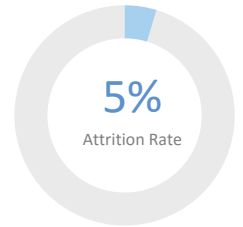

QUESTION 2 ARE OUR STUDENTS STAYING WITH US?