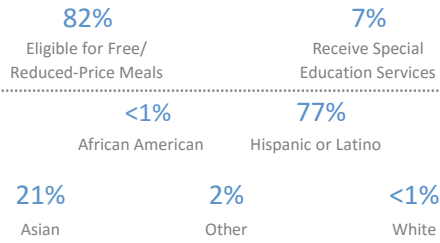

KIPP Heartwood Academy

1250 South King Road, San Jose, CA 95122 • 408-926-5477 • kippbayarea.org/schools/heartwood

School Leader(s): Susana Mena

Year Founded: 2004

Grades Served: 5 - 8

Student Enrollment: 414

Gender: 50% Male 50% Female

Number of Teachers: 25

QUESTION 1 ARE WE SERVING THE CHILDREN WHO NEED US?