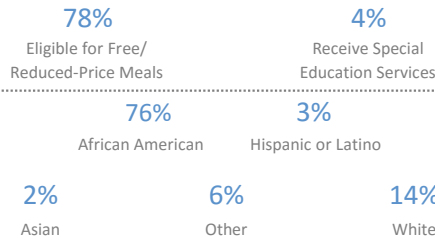

Gender: 50% Male 50% Female

Number of Teachers: 35

QUESTION 1 ARE WE SERVING THE CHILDREN WHO NEED US?

QUESTION 2 ARE OUR STUDENTS STAYING WITH US?

QUESTION 3 ARE OUR STUDENTS PROGRESSING AND ACHIEVING ACADEMICALLY?