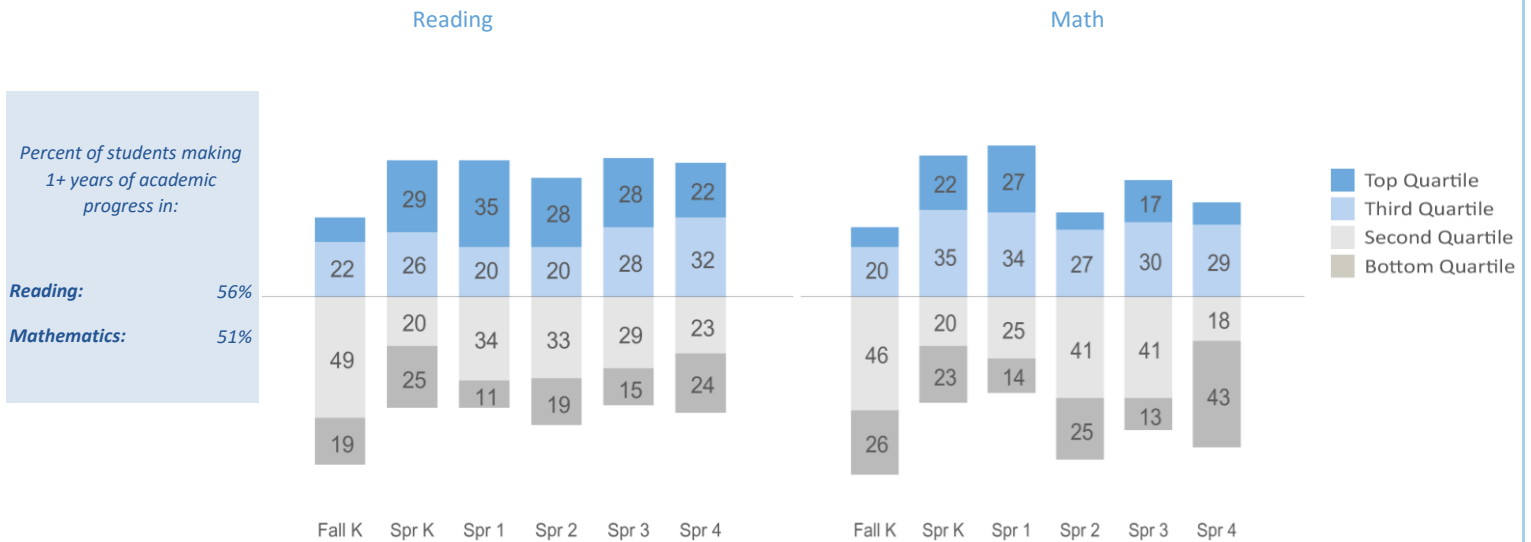

QUESTION 3 ARE OUR STUDENTS PROGRESSING AND ACHIEVING ACADEMICALLY?

ARE WE MAKING ENOUGH GROWTH TO REACH GRADE AND COLLEGE-READY LEVELS?

Measures of Academic Progress (MAP) 2015-16