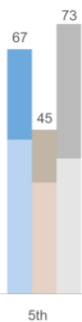

KIPP Level 5
KIPP Level 4
District Level 5
District Level 4
State Level 5
State Level 4