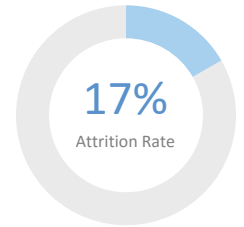

KIPP Forrest City College Preparatory School

637 South Washington Street, Forrest City, AR 72335 • 870-817-9135 • kipdelta.org/kipp-forrest-city-college-preparatory

School Leader(s): Kenisha Hawthorne

Year Founded: 2015

Grades Served: 5 - 6

Student Enrollment: 124

Gender: 54% Male 46% Female

Number of Teachers: 8

QUESTION 1 ARE WE **SERVING** THE **CHILDREN** WHO NEED US?

CEP Eligible

Eligible for Free/
Reduced-Price Meals

90%

African American

0%

Asian

7%

Receive Special
Education Services

0%

Hispanic or Latino

0%

Other

10%

White

QUESTION 2 ARE OUR **STUDENTS** **STAYING** WITH US?